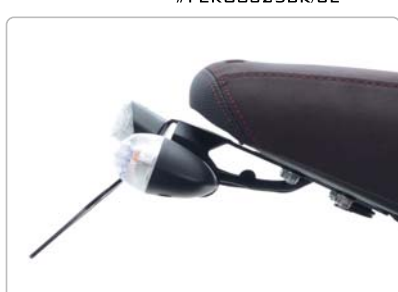

TAIL TIDY
#LP0197BK