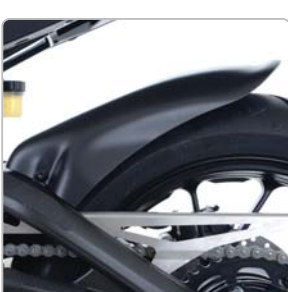

MIRROR RISERS
#MR0004BK

OFFSET COTTON REELS / COTTON REELS
#CR0048BK // CR0002BK

RADIATOR GUARD
#RADD159BK/TL (ALUMINIUM)

RADIATOR GUARD
#SRG0020SS (STAINLESS STEEL)

REAR HUGGER
#RGH0010BK

SHOCKTUBE®
#SHOCK10BKFRONT