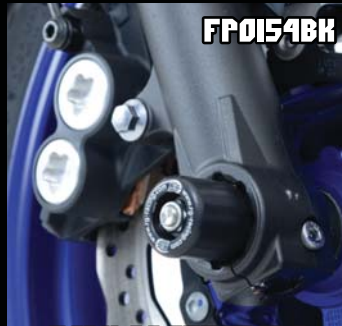

YAMAHA MT-07

www.RG-RACING.COM

YAMAHA MT-07

GP0365BL

AERO CRASH PROTECTORS

BE0016BK

BAR END SLIDERS

EC00171BK

ENGINE CASE COVER (LHS)

EC00172BK

ENGINE CASE COVER (RHS)

E2R915BL
E2R915CL

EASY-GRIP TANK GRIPS

FP0154BK

FORK PROTECTORS

BLP0032BK
BLP0032SI

FOOTREST BLANKING PLATES

FAP0003BK

FRONT INDICATOR ADAPTERS
(INDICATOR NOT INCLUDED)

PK50047SI

KICKSTAND SHOE

MR0003BK

MIRROR RISERS

PADD-REAR-BK