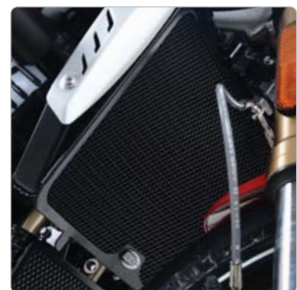

RADIATOR GUARD
(MADE FROM ALUMINIUM)
#RADO202BK/TI