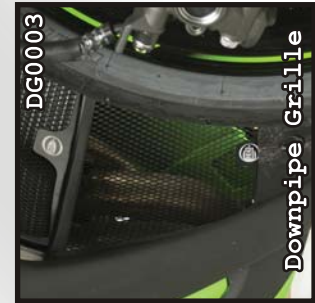

2011 EDITION

KAWASAKI ZX-10R

PREPARE YOUR KAWASAKI FOR BATTLE.

Aero Crash Protectors

Bar End Sliders

Downpipe Grille

Exhaust Hanger

Starter Motor Case Cover

Generator Case Cover

Mirror Blanking Plates

Radiator Guard

Tail Tidy

Cotton Reels

Clutch Case Cover

Frame Plugs

Shocktube