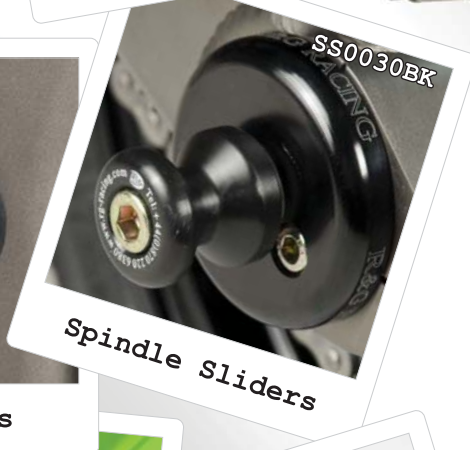

KAWASAKI Z1000SX

COMPLETE PROTECTION FOR YOUR RIDE..

Available in Black or Titanium finish

COMPLETE PROTECTION FOR YOUR RIDE..

KAWASAKI Z1000SX

Tel: +44 (0) 1420 89007 - Fax : +44 (0) 1420 87301 - Email: info@rg-racing.com - Website: www.rg-racing.com