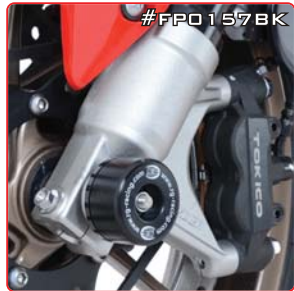

HONDA NFR300

2014 ONWARDS

AERO CRASH PROTECTORS - DRILL KIT

BAR END SLIDERS

BAR END SLIDERS

EAZI-GRIP® BOOT GUARD

EAZI-GRIP® TANK TRACTION PADS

ENGINE CASE COVER (LHS)

ENGINE CASE COVER (RHS)

EXHAUST PROTECTOR

FORK PROTECTORS

FRAME PLUG (LHS BOTTOM)

FRAME PLUG (LHS TOP)

FRAME PLUG (RHS BOTTOM)

FRAME PLUG (RHS TOP)

HEATED GRIPS