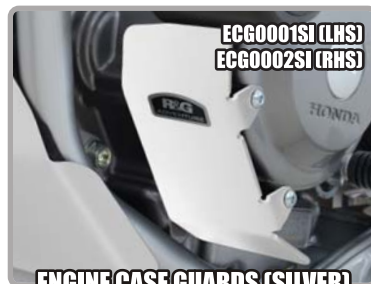

ECG0001BK (LHS)
ECG0002BK (RHS)

LP0150BK

LP0150BK

ECG0001SI (LHS)
ECG0002SI (RHS)

ENGINE CASE GUARDS (SILVER)