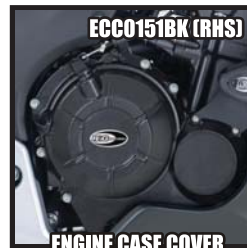

BAR END SLIDERS