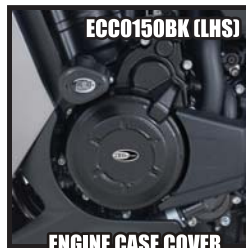

AERO CRASH PROTECTORS