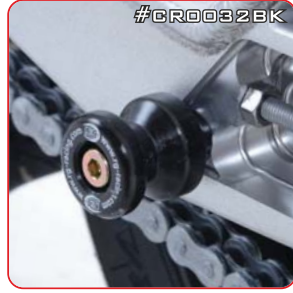

BMW S1000RR

'15 ONWARDS

WWW.RG-RACING.COM

2015 ONWARDS BMW S1000RR

#RSET26BK

ADJUSTABLE REARSETS

#CP0382BL

AERO CRASH PROTECTORS

#CP0382BL

#CP0362WH

CLASSIC CRASH PROTECTORS (RACE)

#CP0362WH

#BE0036BK

BAR END SLIDERS

#LG0002C

CARBON LEVER GUARD