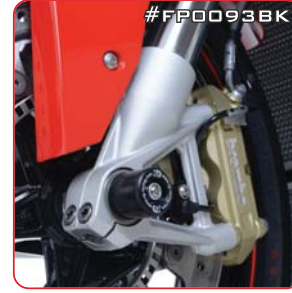

CLASSIC CRASH PROTECTORS (RACE)

#CR0038BK

#FP0093BK