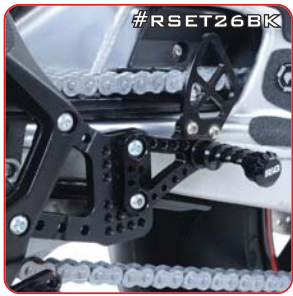

BMW S1000RR

'15 ONWARDS

WWW.RG-RACING.COM

2015 ONWARDS BMW S1000RR

#RSET26BK

ADJUSTABLE REARSETS

#CP0382BL

AERO CRASH PROTECTORS

#CP0382BL

#CP0362WH

CLASSIC CRASH PROTECTORS (RACE)

#CP0362WH

#BE0036BK

BAR END SLIDERS

#LG0002C

CARBON LEVER GUARD

#CR0032BK

COTTON REELS

#CR0038BK

OFFSET COTTON REELS

#FP0093BK

FORK PROTECTORS

#FID094BK - LHS
#FID095BK - RHS

FRAME PLUGS