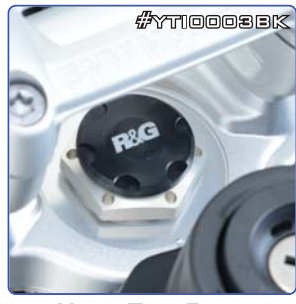

FORK PROTECTORS

FRONT INDICATOR ADAPTERS (ADAPTERS ONLY)

FRAME PLUG (RHS)

KICKSTAND SHOE

MIRROR RISERS

OIL COOLER GUARD (ALU)

OIL COOLER GUARD (STAINLESS)

OUTDOOR BIKE COVER

SHOCKTUBE®

SPINDLE BLANKING PLATES

SWINGARM PROTECTOR

TAIL TIDY WITH SPEED HUMP / REAR SEAT

TAIL TIDY WITHOUT REAR SEAT / SPEED HUMP / SUBFRAME

YOKE TOP PLUG

REAR PADDOCK STAND

TAIL TIDY WITHOUT REAR SEAT / SPEED HUMP / SUBFRAME