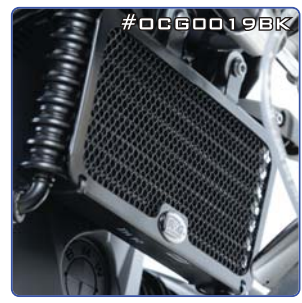

FORK PROTECTORS

FRONT INDICATOR ADAPTERS (ADAPTERS ONLY)

FRAME PLUG (RHS)

KICKSTAND SHOE

MIRROR RISERS

OIL COOLER GUARD (ALU)

OIL COOLER GUARD (STAINLESS)

OUTDOOR BIKE COVER

SHOCKTUBE®

SPINDLE BLANKING PLATES

SWINGARM PROTECTOR

TAIL TIDY WITH SPEED HUMP / REAR SEAT

TAIL TIDY WITHOUT REAR SEAT / SPEED HUMP / SUBFRAME

YOKE TOP PLUG

REAR PADDOCK STAND

TAIL TIDY WITHOUT REAR SEAT / SPEED HUMP / SUBFRAME