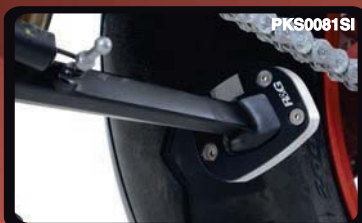

SP0036BK
**SWINGARM
PROTECTORS**

PKS0081SI
KICKSTAND SHOE