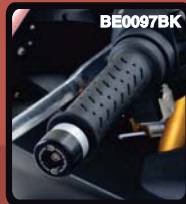

BE0097BK
BAR END SLIDERS